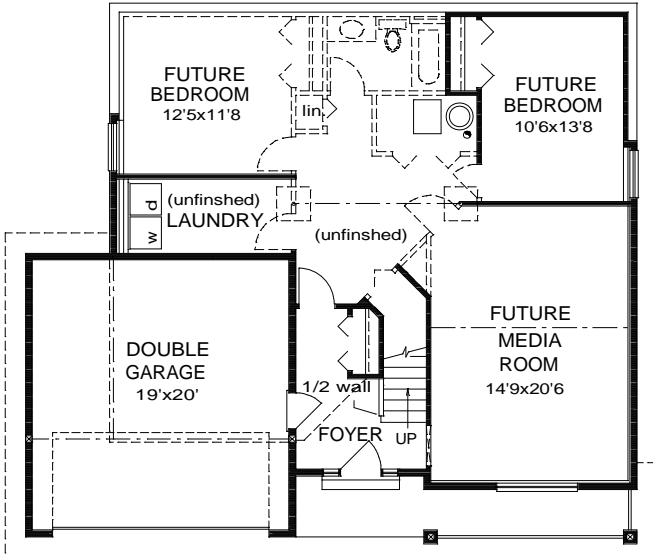

In a nutshell,
we're dedicated to
building
your dream

ACORN
H O M E S
WESTBANK, B.C. Tel: 768-8058

FRONT ELEVATION

LOWER FLOOR PLAN

114 sq ft (foyer)
986 sq ft future

MAIN FLOOR PLAN

1348 sq ft

"ROSEWOOD"