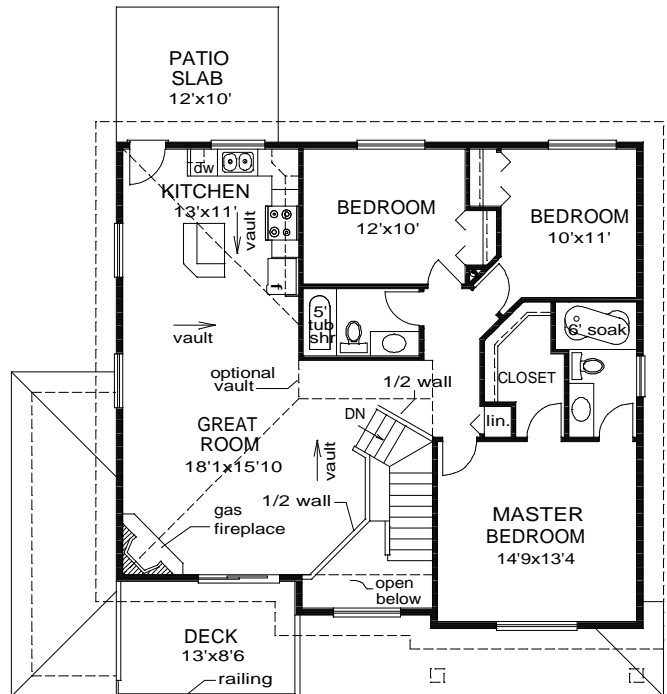

In a nutshell,
we're dedicated to
building
your dream

ACORN
H O M E S
WESTBANK, B.C. Tel: 768-8058

FRONT ELEVATION

LOWER FLOOR PLAN

114 sq ft (foyer)
986 sq ft future

MAIN FLOOR PLAN

1348 sq ft

"ROSEWOOD"