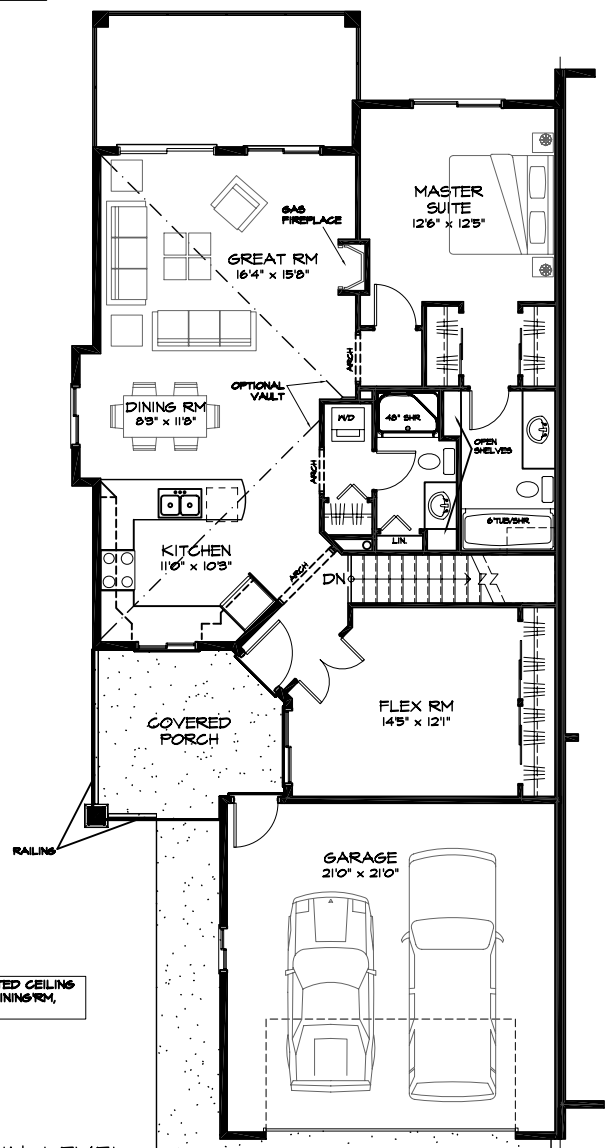

BASE LEVEL
-865 SQ/FT. (FUTURE)

SHOWING VAULTED CEILING
IN GREAT RM, DINING RM,
KITCHEN

MAIN LEVEL
-1201 SQ/FT.

"ALDERWOOD"