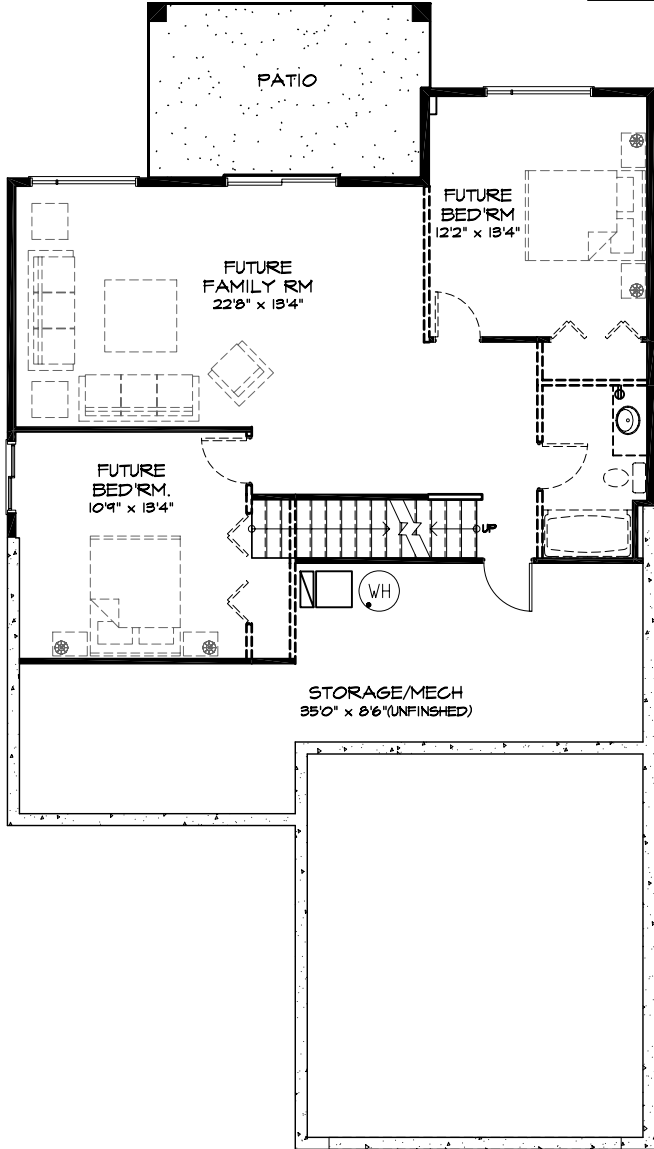

STREET ELEVATION

LOWER LEVEL  
925 SQ/FT. SHOWN FUTURE

SHOWING OPTIONAL VAULTED  
CEILING IN GREATRM,  
DININGRM, BEDRM

MAIN LEVEL  
1290 SQ/FT.

"ELS"