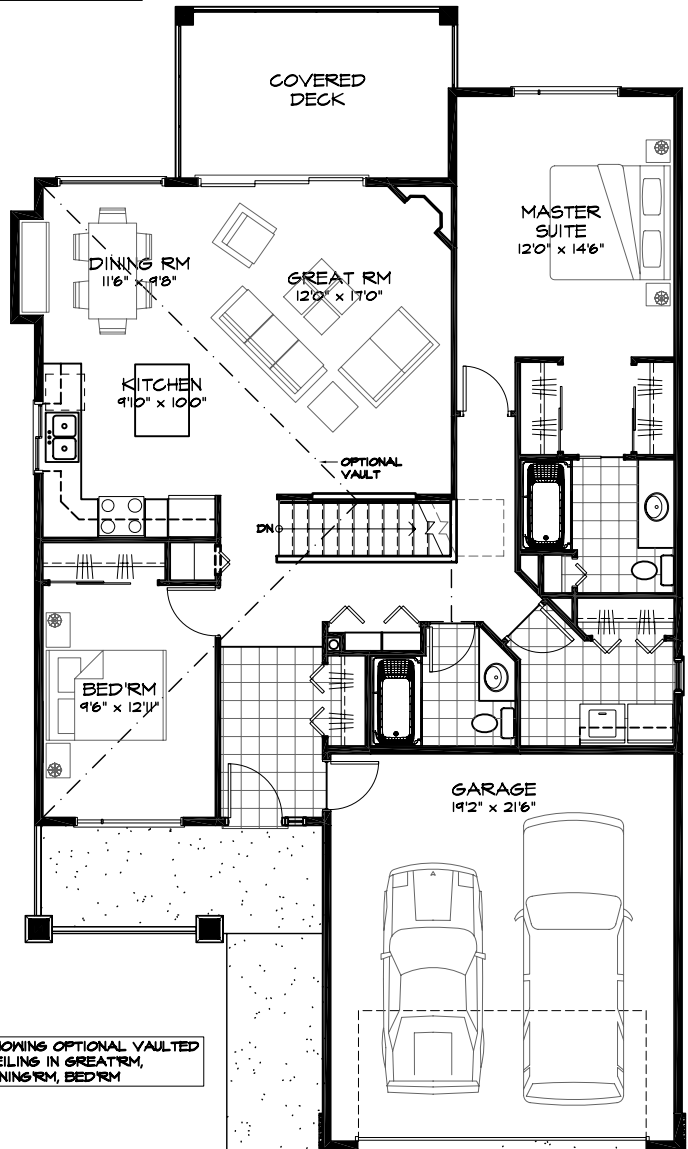

STREET ELEVATION

LOWER LEVEL  
925 SQ/FT. SHOWN FUTURE

SHOWING OPTIONAL VAULTED  
CEILING IN GREATRM,  
DININGRM, BEDRM

MAIN LEVEL  
1290 SQ/FT.

"ELS"