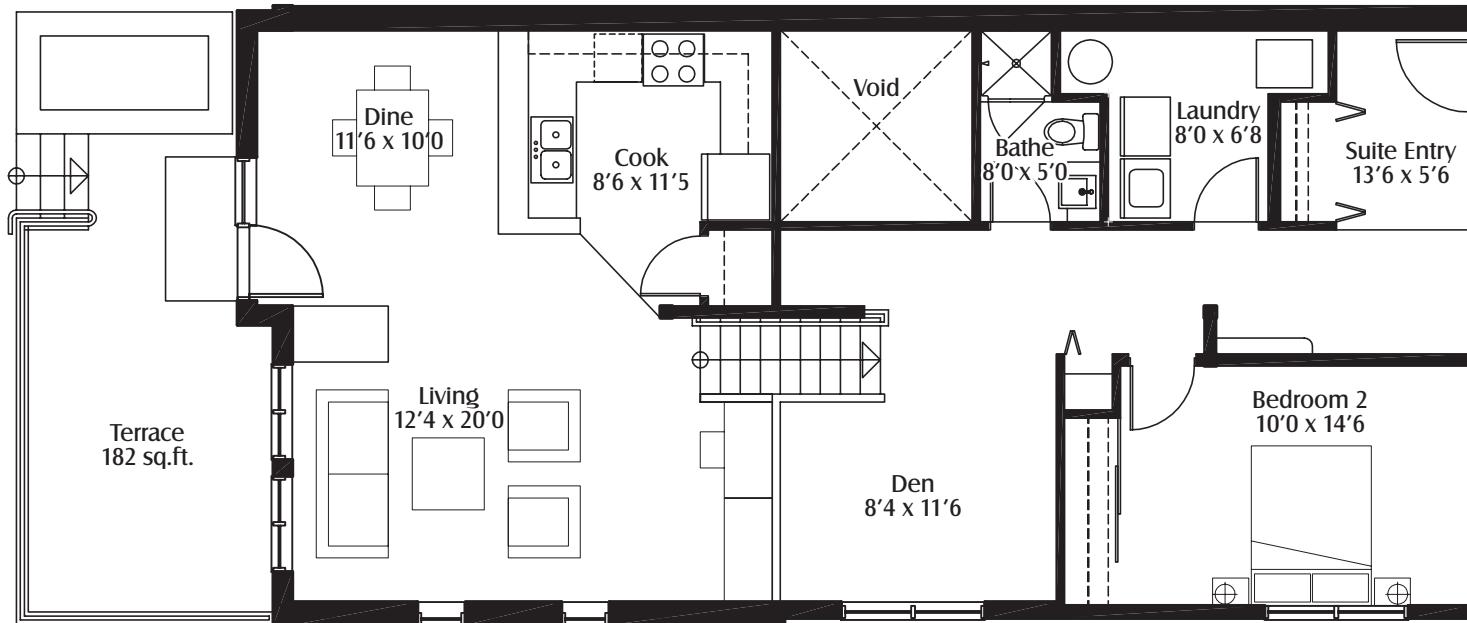

## Type A lofted brownstone with terrace

1,506 sq.ft.

Storage: 20 sq.ft.

**Availability:** 2 units on main floor