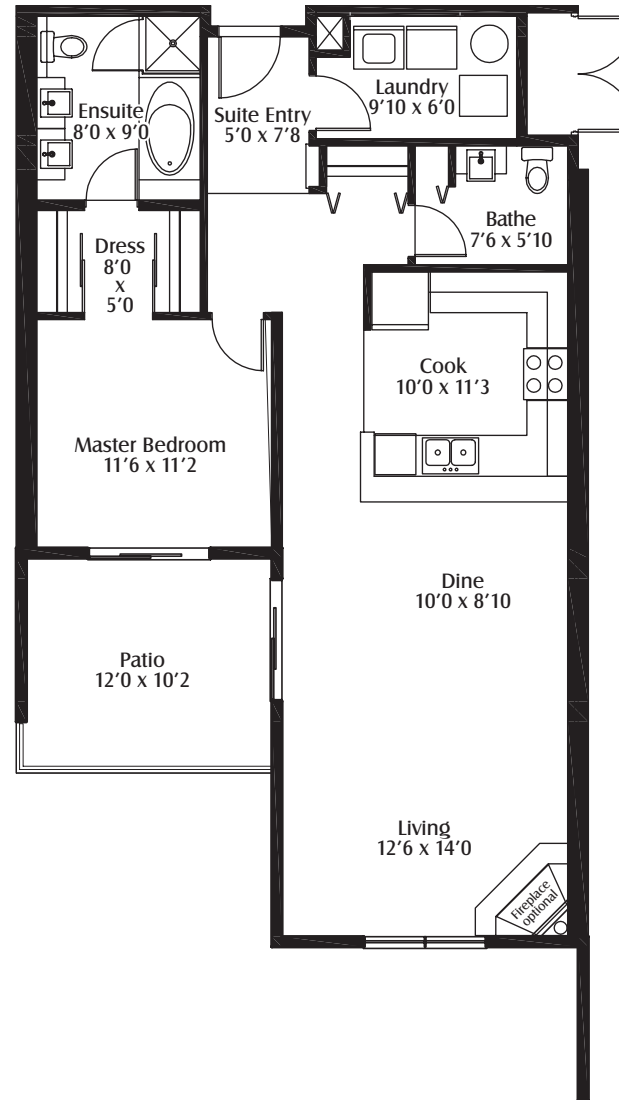

Type E condo

969 sq.ft.

Storage: 20 sq.ft.

Availability: 1 unit on 3rd floor