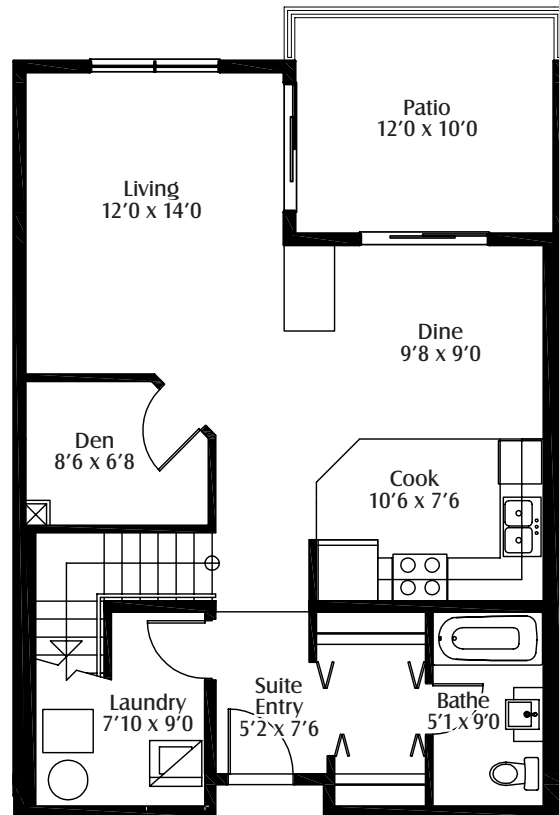

Type G loft
1,054 sq.ft.
Storage: 20 sq.ft.

Availability: 3 units on 4th floor