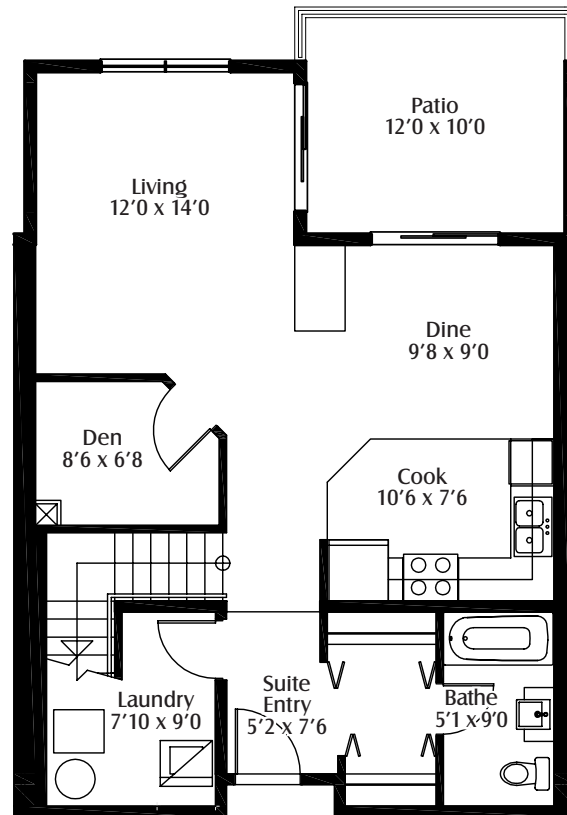

Type G1 loft
1,054 sq.ft.
Storage: 20 sq.ft.

Availability: 2 units on 4th floor