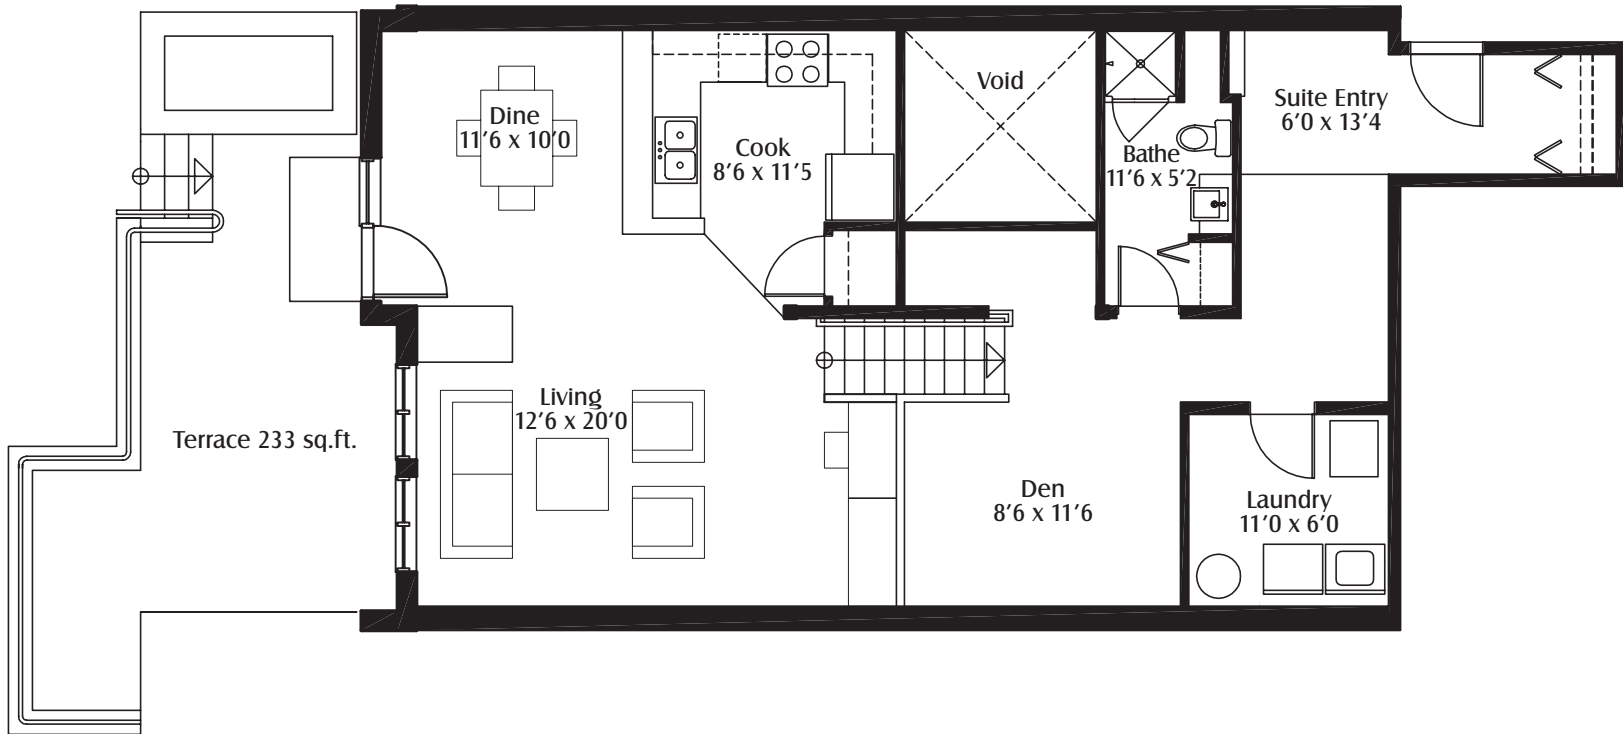

Type A2 lofted brownstone with terrace

1,367 sq.ft.

Storage: 20 sq.ft.

Availability: 2 units on main floor