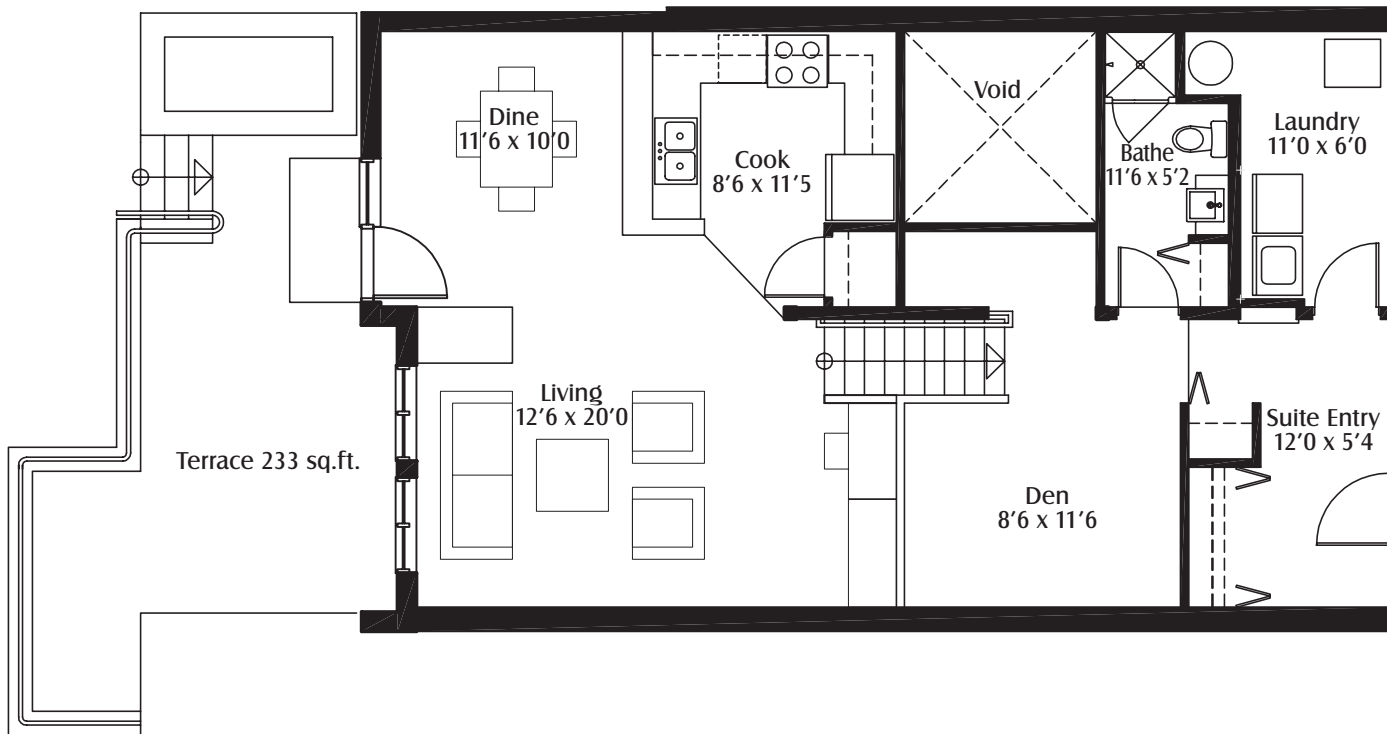

## Type A1 lofted brownstone with terrace

1,313 sq.ft.

Storage: 20 sq.ft.

**Availability:** 4 units on main floor